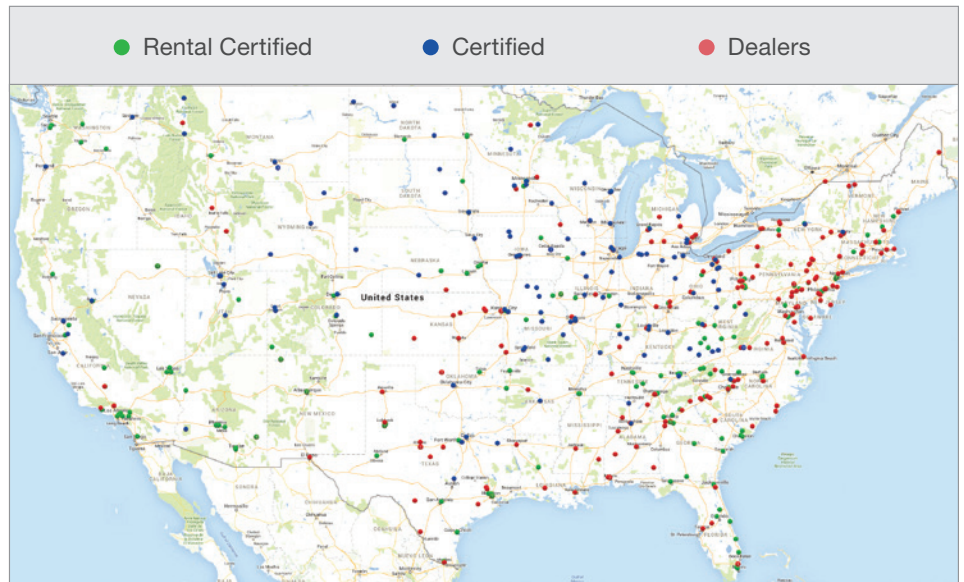

National Certified Dealer Network

When you purchase TyrFil from one of our certified dealers, you can be confident you are getting the flatproofing solution that will perform in your application. Carlisle TyrFil has partnered with our dealer network to ensure approved tire fill processing methods are performed and dealer sales personnel are trained to offer the right product per application. With over 500-plus years combined tire fill experience, our sales and technical support teams work closely with our dealers to solve your flat tire problems. We are committed to eliminating flat tires, reducing downtime, and promoting safety.

A dealer must meet the following criteria to receive certification:

- Adhere to approved tire fill processing guidelines
- Offer approved flatproofing products for the application
- Employ a certified tire fill processor
- Provide a heated fill and cure area
- Keep accurate records
- Submit quality control samples
- Follow safety procedures
- Maintain adequate liability coverage
- Offer a Wheel Exchange Program

** In addition to the above criteria, our Rental Certified Dealer Network guarantees to not chunk.*

We keep the world rolling.
No flats, smoother ride, more protection.

Carlisle TyrFil
140 Sheldon Road, Berea, OH 44017 | (800) 821-4147 | www.CarlisleTyrFil.com