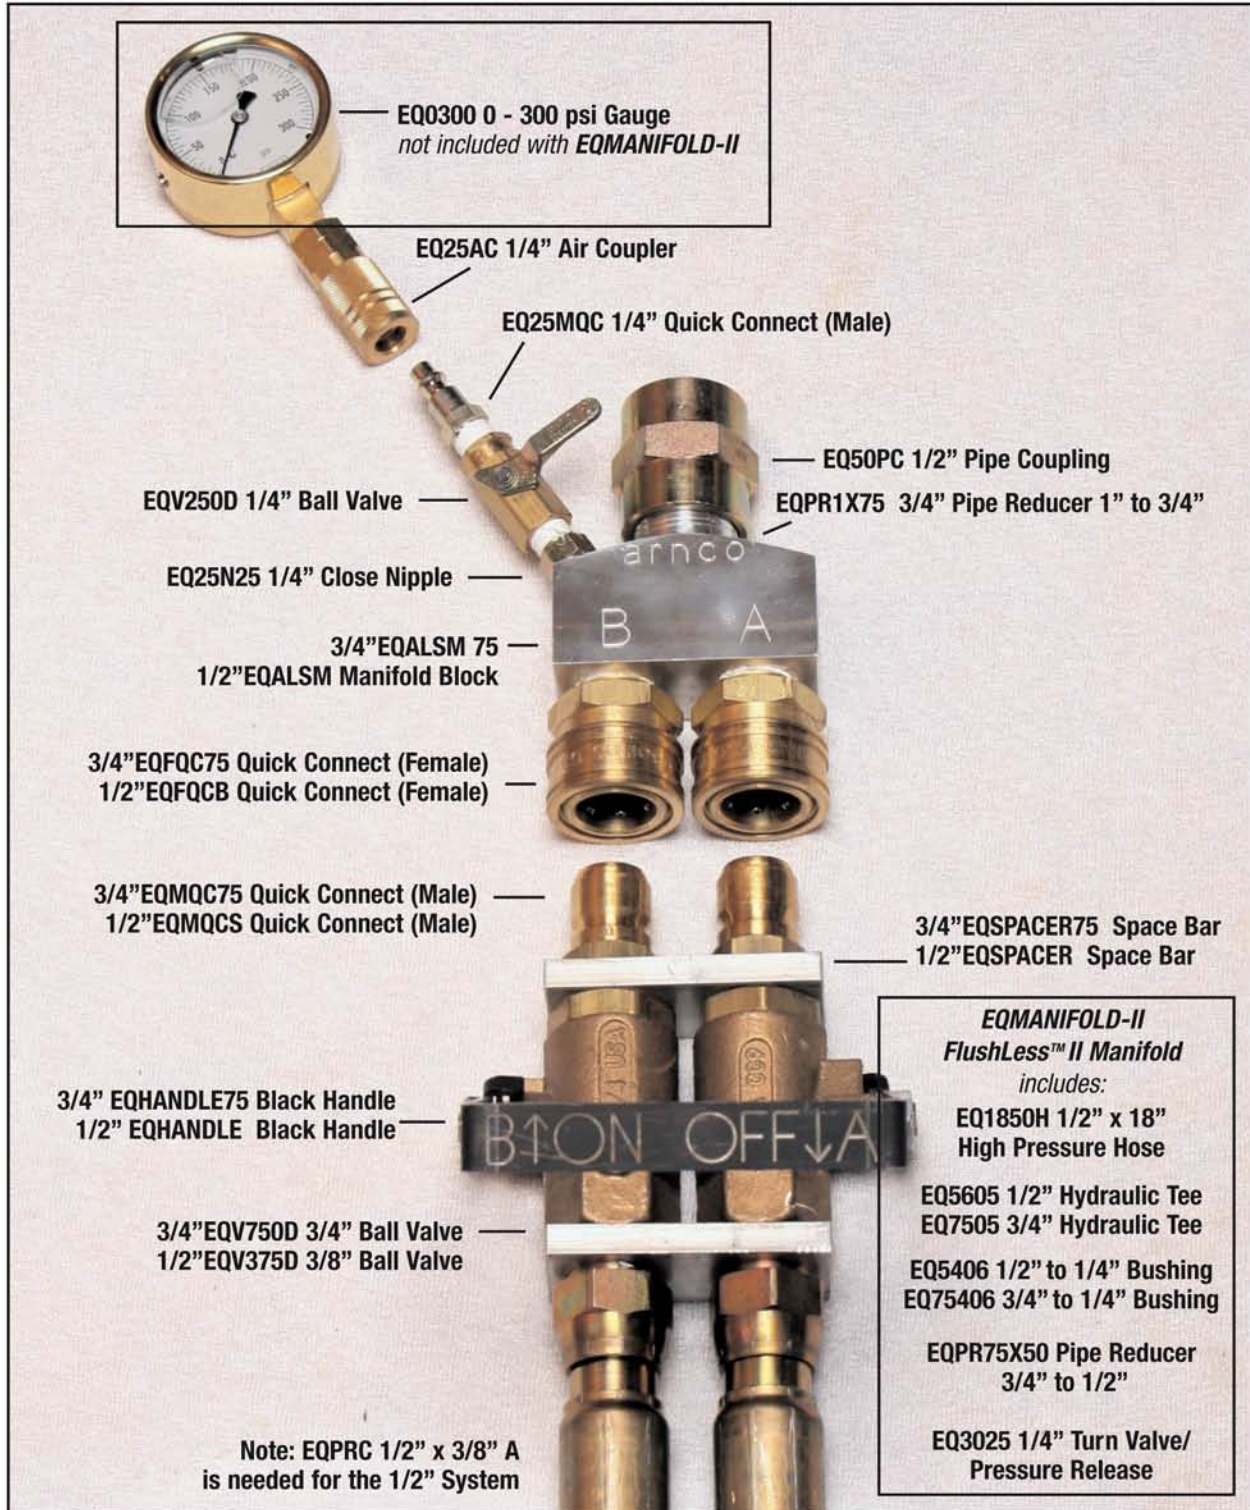

FlushLess™ II Pump Parts Catalog

**EQMANIFOLD-II
FlushLess™ II Manifold
Shown: 3/4" EQMANIFOLD-75**

Corporate Headquarters 5141 Firestone Place, South Gate, CA 90280 USA
(323) 249-7500 • Fax (323) 249-7507 • www.arnconet.com
Customer Service (800) 821-4147