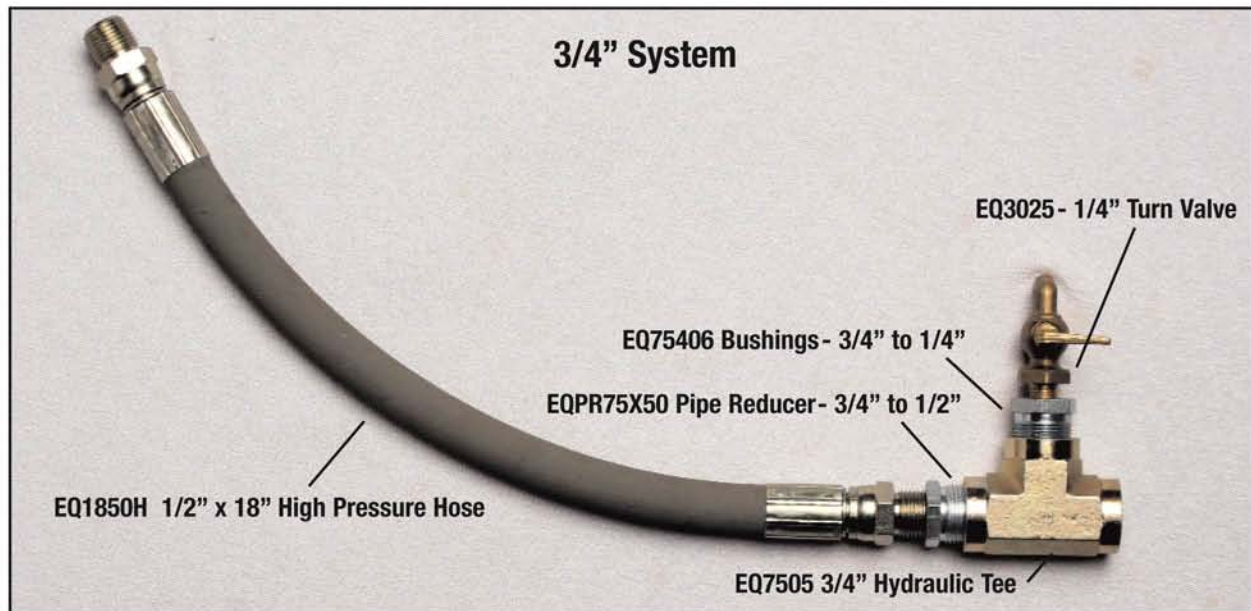

Corporate Headquarters 5141 Firestone Place, South Gate, CA 90280 USA
(323) 249-7500 • Fax (323) 249-7507 • www.arnconet.com
Customer Service (800) 821-4147