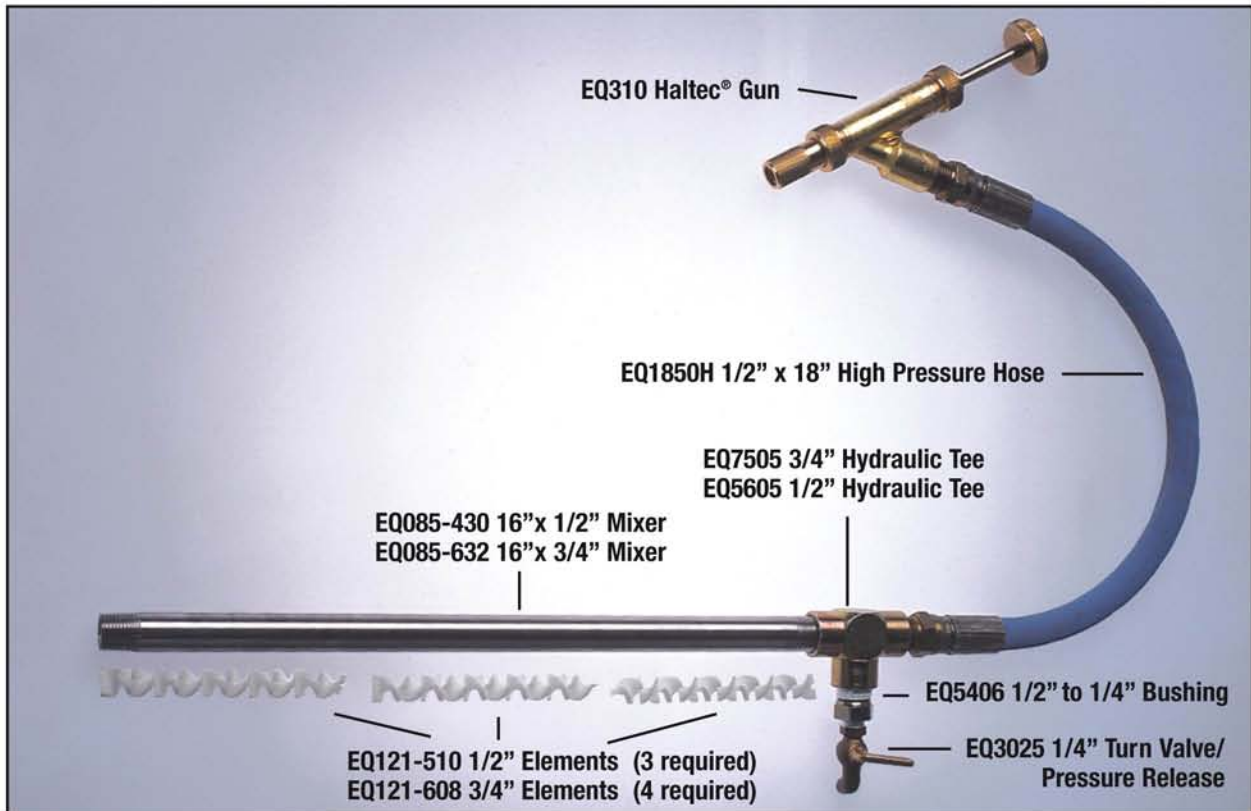

# FlushLess™ II Pump Parts Catalog

1/2" EQ953-566-II  
Complete Graco® Pump with FlushLess™ II Manifold

3/4" EQ953-566-75 also available

**The Tire Flatproofing Experts**

# FlushLess™ II Pump Parts Catalog

**EQMANIFOLD-II  
FlushLess™ II Manifold  
Shown: 3/4" EQMANIFOLD-75**

Corporate Headquarters 5141 Firestone Place, South Gate, CA 90280 USA  
(323) 249-7500 • Fax (323) 249-7507 • [www.arnconet.com](http://www.arnconet.com)  
Customer Service (800) 821-4147

# FlushLess™ II Pump Parts Catalog

**EQ310**

**Haltec® Valve Adapter Gun and Core Ejector**