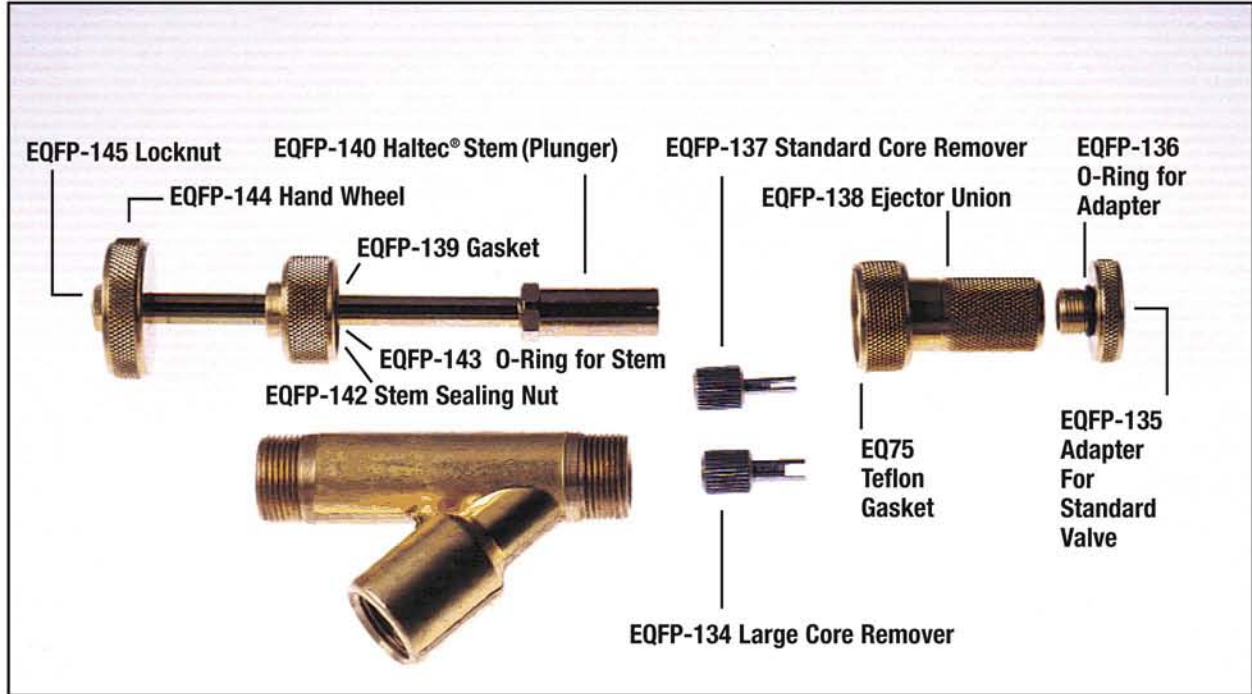

# FlushLess™ II Pump Parts Catalog

1/2" EQ953-566-II  
Complete Graco® Pump with FlushLess™ II Manifold

3/4" EQ953-566-75 also available

**The Tire Flatproofing Experts**

# FlushLess™ II Pump Parts Catalog

**EQMANIFOLD-II  
FlushLess™ II Manifold  
Shown: 3/4" EQMANIFOLD-75**

Corporate Headquarters 5141 Firestone Place, South Gate, CA 90280 USA  
(323) 249-7500 • Fax (323) 249-7507 • [www.arnconet.com](http://www.arnconet.com)  
Customer Service (800) 821-4147

# FlushLess™ II Pump Parts Catalog

**EQ310**

**Haltec® Valve Adapter Gun and Core Ejector**