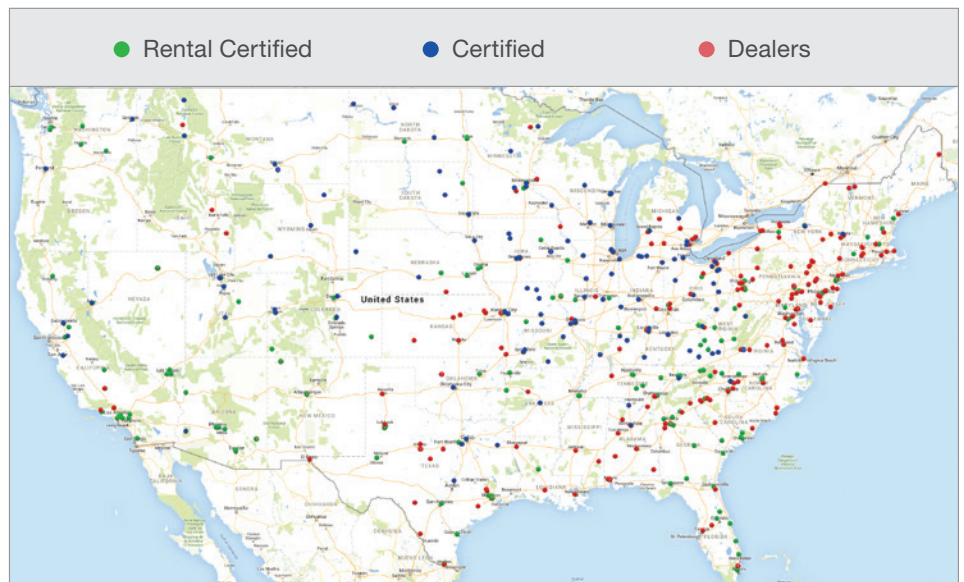

## National Certified Dealer Network

When you purchase TyrFil from one of our certified dealers, you can be confident you are getting the flatproofing solution that will perform in your application. Carlisle TyrFil has partnered with our dealer network to ensure approved tire fill processing methods are performed and dealer sales personnel are trained to offer the right product per application. With over 500-plus years combined tire fill experience, our sales and technical support teams work closely with our dealers to solve your flat tire problems. We are committed to eliminating flat tires, reducing downtime, and promoting safety.

### A dealer must meet the following criteria to receive certification:

- Adhere to approved tire fill processing guidelines
- Offer approved flatproofing products for the application
- Employ a certified tire fill processor
- Provide a heated fill and cure area
- Keep accurate records
- Submit quality control samples
- Follow safety procedures
- Maintain adequate liability coverage
- Offer a Wheel Exchange Program

*\* In addition to the above criteria, our Rental Certified Dealer Network guarantees to not chunk.*

**We keep the world rolling.**  
No flats, smoother ride, more protection.

**Carlisle TyrFil**  
140 Sheldon Road, Berea, OH 44017 | (800) 821-4147 | [www.CarlisleTyrFil.com](http://www.CarlisleTyrFil.com)